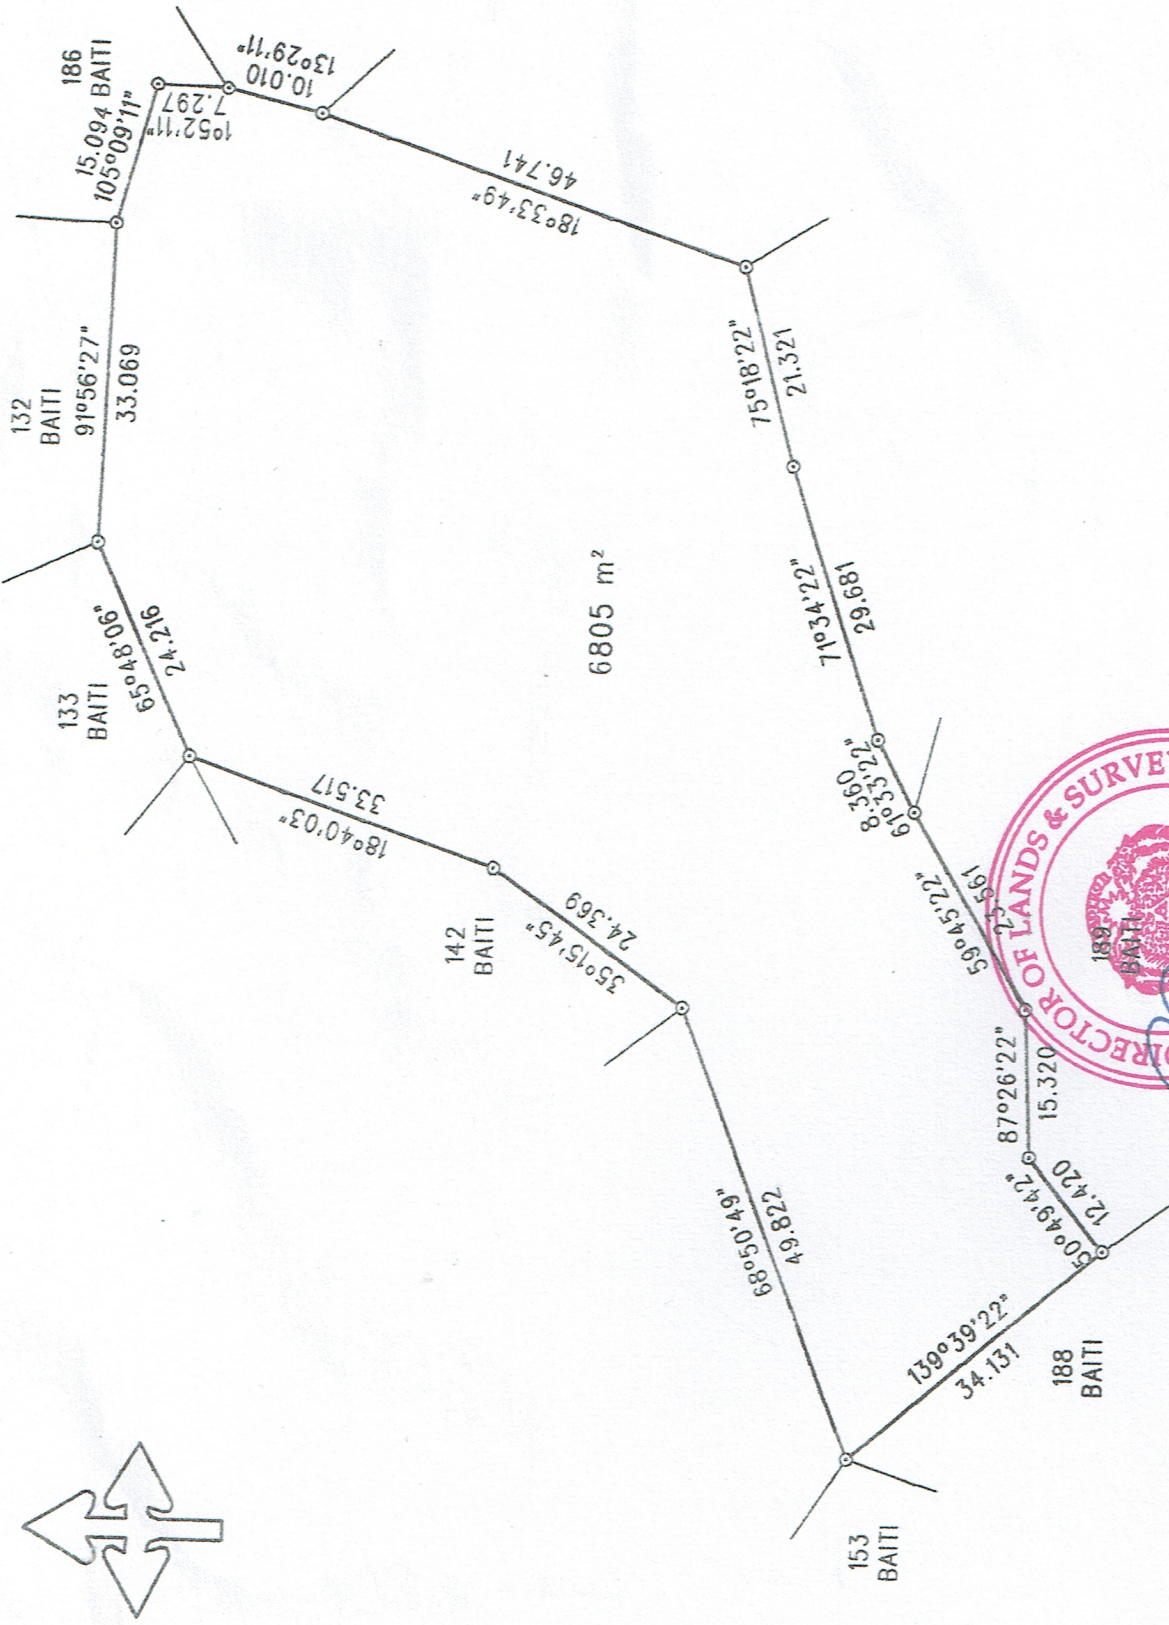

Plan Showing
Survey of Portion 210
District of Baiti

 P. D. Mekaungga
 Director of Lands & Survey

Prepared by Lands & Survey

Date: 20/02/2020

Scale 1:800